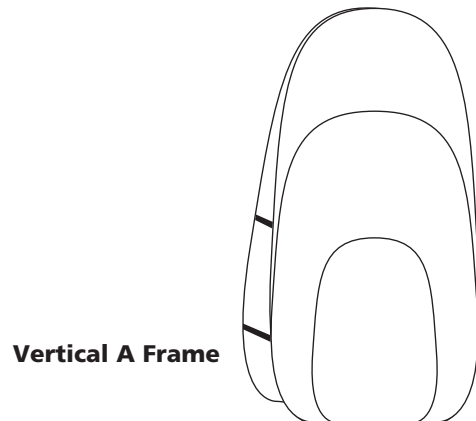

Vertical A Frame