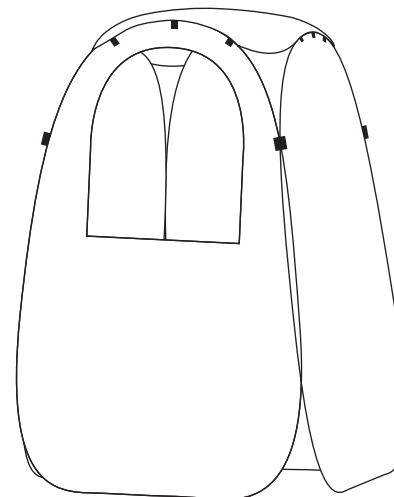

PRODUCT SPECIFICATIONS

Product Description	Size mm (inches)	Weight	Pack Size mm	Standard Accessories	Optional Accessories
3 Panel Tower - Small	1000 wide x 1500 high (39" x 59")	3kg (6.6 lbs)	500mm diametre	Carry Bag & Pegs	
3 Panel Tower - Medium	1100 wide x 2100 high (44" x 83")	4.5kg (10 lbs)	800 mm diametre	Carry Bag & Pegs	
3 Panel Tower - Large	1250 wide x 3000 high (49" x 118")	5kg (13 lbs)	920 mm diametre	Carry Bag & Pegs	
Polyestor or Satin Banners		Custom Made, sizes suggestions only			
Banners - Small	1500 x 600 or 600 x 1500	.5kg (1 lb)	1500 x100 x100	Carry Bag, Eyelets & Ropes	Rods, Finials & Satin Cord
Banners - Medium	2000 x 750 or 750 x 2000	.8kg (1.8 lbs)	1500 x100 x100	Carry Bag, Eyelets & Ropes	Rods, Finials & Satin Cord
Banners - Large	3000 x1000 or 1000 x 3000	1kg (2.2 lbs)	1500 x100 x100	Carry Bag, Eyelets & Ropes	Rods, Finials & Satin Cord
Promo Shop/Booth - Standard	1100 wide x 2100 high (44" x 83")	6.8kg (15 lbs)	650 mm diametre	Carry Bag & Pegs	
Promo Shop/Booth - Fat Boy	1450 wide x 2100 high (58" x 83")	10kg (22 lbs)	800 mm diametre	Carry Bag & Pegs